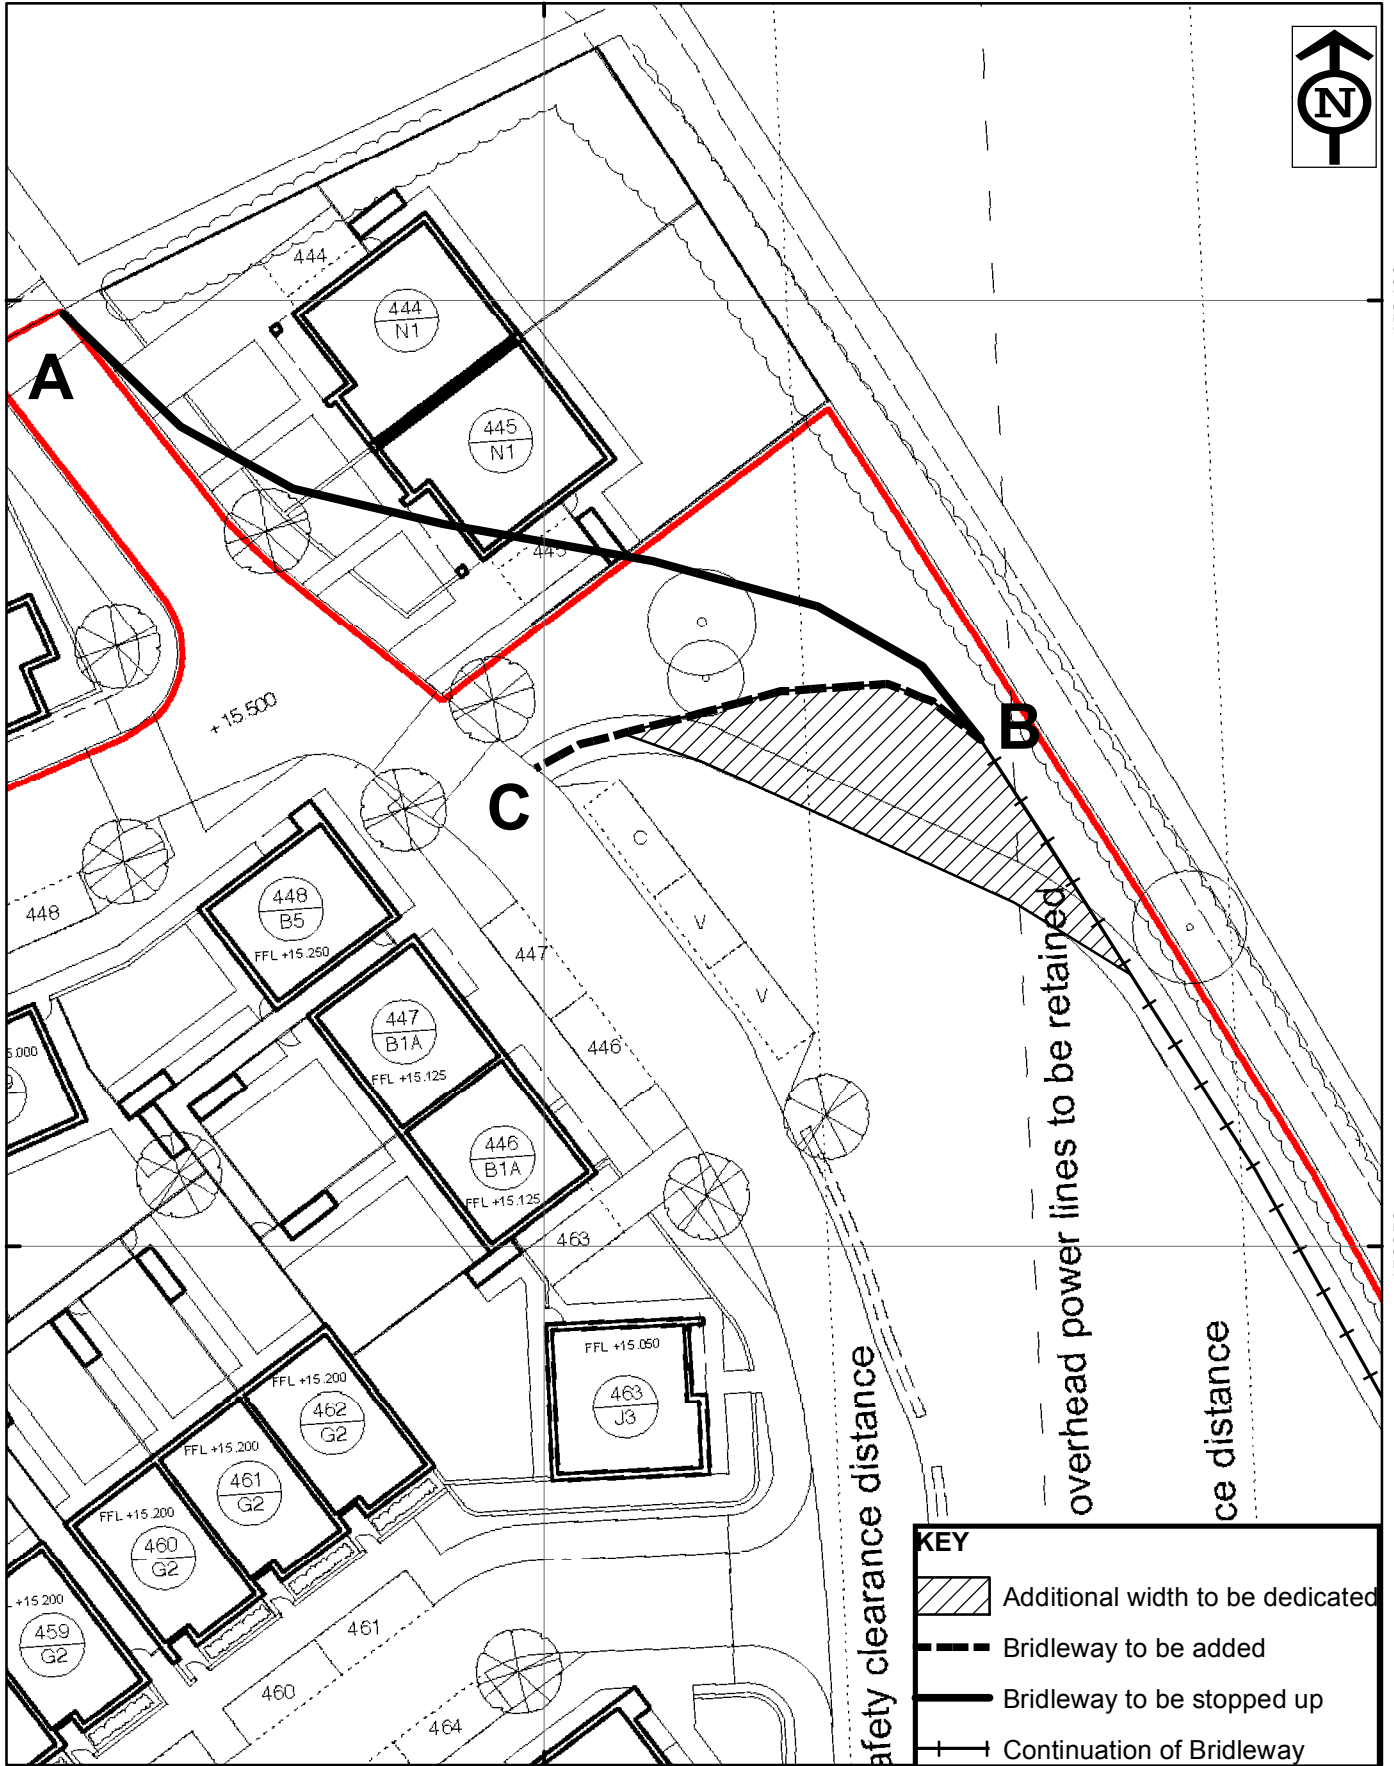

463050

452400

452400

452350

452350

463050

West Offices, Station Rise, York,
YO1 6GA
Telephone: 01904 551550

Proposed public bridleway Creation Agreement

Scale 1:400

Drawn By: RJV

ANNEX 4

Date: 13/11/2017

Public Rights of Way

Reference:

Drawing No.

Contains Ordnance Survey data © Crown copyright and database right 2017